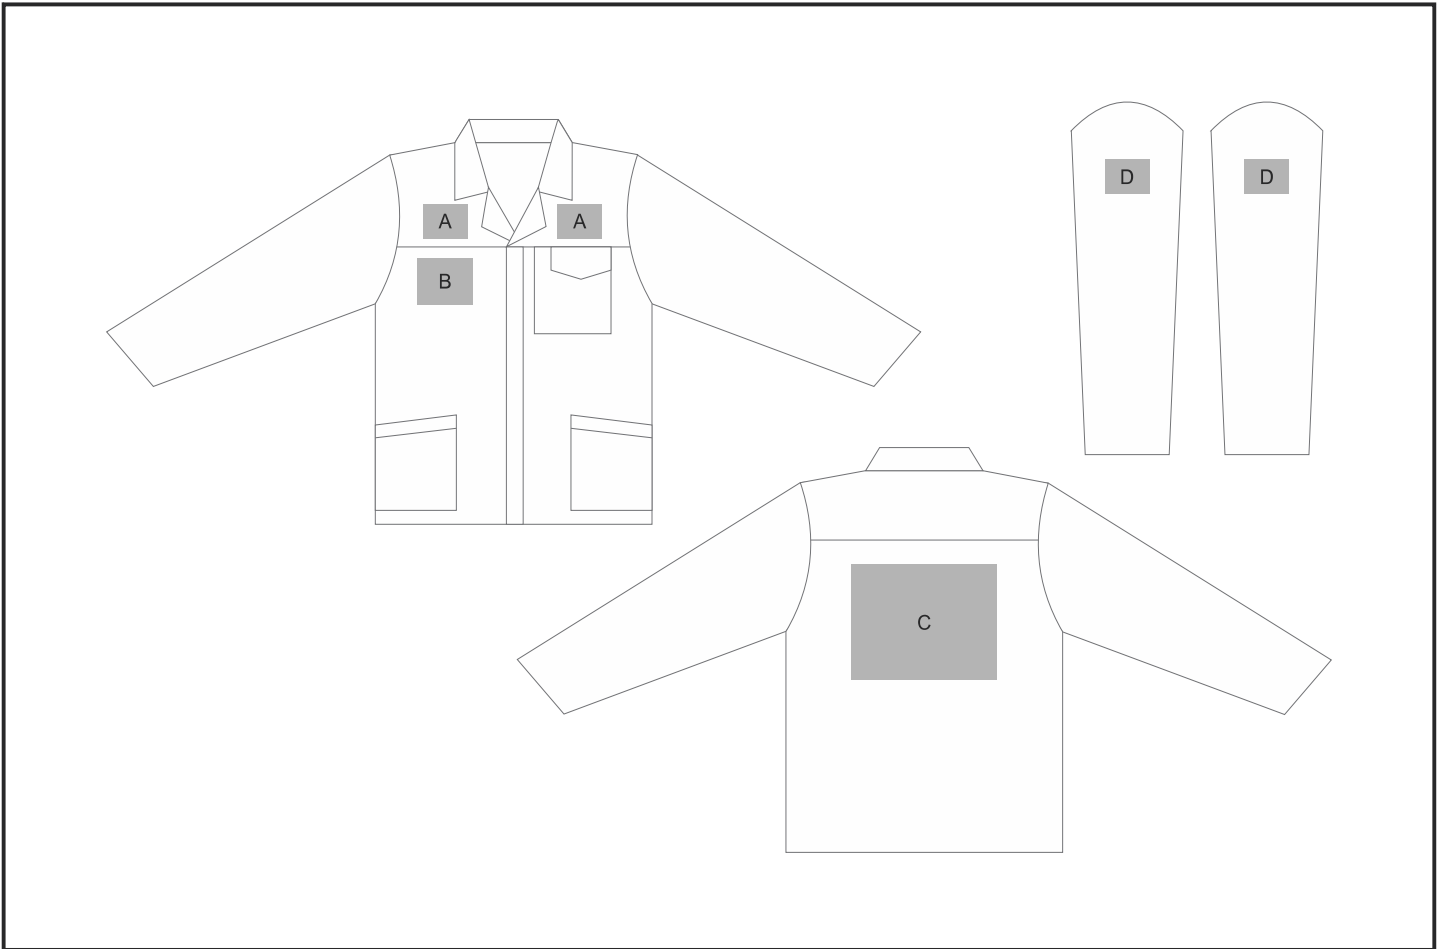

ALT-1112

Site Premium Two-Tone Polycotton Jacket

Need to know:

Branding Options:

Position	Branding Method (Branding Code)	No. of Colours	Dimension
A	Screen Print (SA)	1 Colour	70mm wide x 30mm high
A	Embroidery (EMB-A)	N/A	100mm wide x 60mm high
B	Screen Print (SA)	1 Colour	100mm wide x 30mm high
B	Embroidery (EMB-A)	N/A	100mm wide x 60mm high
C	Screen Print (SA)	6 Colours	220mm wide x 200mm high
C	Embroidery (EMB-A)	N/A	100mm wide x 100mm high
D	Screen Print (SA)	2 Colours	60mm wide x 60mm high
D	Embroidery (EMB-A)	9 Colours	80mm wide x 60mm high